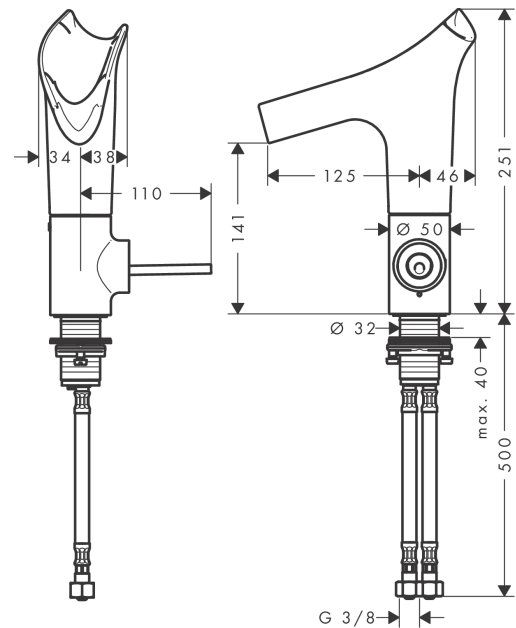

## AXOR Starck V

Single lever basin mixer 140 with glass spout and waste set - bevel cut

Surfaces: **Chrome** Article Number: **12123000**

#### product features

- consists of: single lever basin mixer, waste set
- ComfortZone 140
- projection 125 mm
- swivel range adjustable in 2 steps to 120° or 145°
- laminar spray
- EasyClick connection between body and spout with SafetyStop-function
- Spout is dishwasher safe
- material spout: crystal glass
- flow rate at 3 bar: 4 l/min
- joystick ceramic cartridge
- non-closing waste set
- connection dimension: DN15
- handle can be positioned on the right or left
- handle position on the side: bottom-side at the base body (not suitable for wash bowls)

### Technology

### Scale drawing

**AXOR Starck V**  
**Single lever basin mixer 140 with glass spout and waste set - bevel cut**  
 Surfaces: **Chrome**    Article Number: **12123000**